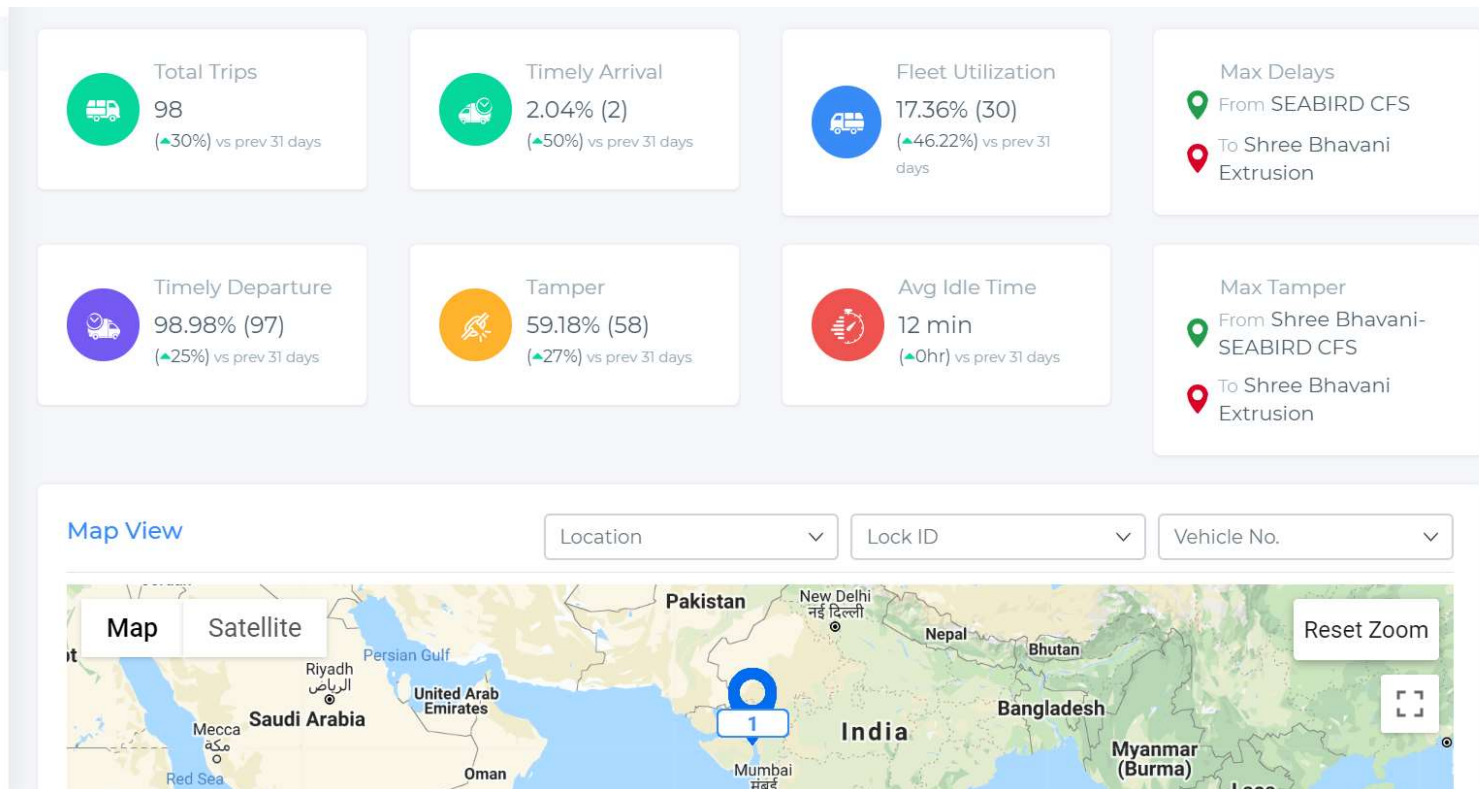

Create and geo-tag warehouse locations

Set thresholds for each route

Get custom alerts and notifications in real-time

Starting a trip

- ▶ ERP Integration
- ▶ Trip scheduling
- ▶ Lock assignment

Initiate a trip via mobile app & web dashboard

Integrate with ERP for seamless data flow of product data and trip info

Tracking trips

- ▶ Vehicle location
- ▶ Route taken
- ▶ Key events

Track Goods and vehicles in real-time and know the route taken

Track events such as idle time, vehicle change, truck door opening, etc

The screenshot displays a dashboard with two summary cards at the top and a table of events below. The first card shows '0.43 hrs Idle Time' and the second shows '0.00 hrs Delay Time'. To the right, two more cards show '1 Authorized Open' and '2 Unauthorized Open'. The table below lists events with columns for Event, User, and Location.

Make better decisions & optimize operations by tracking key metrics

Identify routes with maximum tampering and delays

Track timeliness of trip arrival and reasons for trip delays

Monitor Fleet utilization by route and location