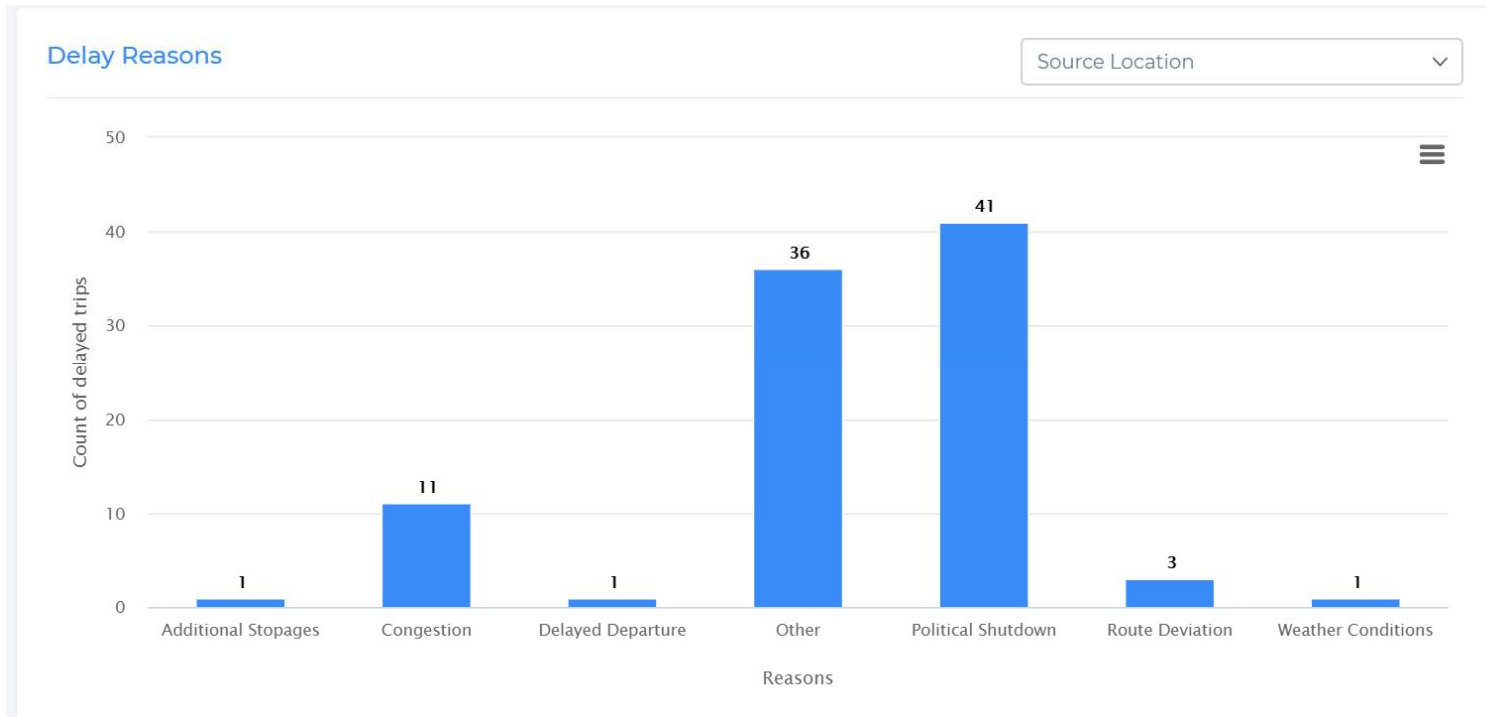

Integrate with ERP for seamless data flow of product data and trip info

Tracking trips

- ▶ Vehicle location
- ▶ Route taken
- ▶ Key events

Track Goods and vehicles in real-time and know the route taken

Track events such as idle time, vehicle change, truck door opening, etc

The screenshot displays a dashboard with two summary cards at the top and a table of events below. The first card shows '0.43 hrs Idle Time' and the second shows '0.00 hrs Delay Time'. To the right, two more cards show '1 Authorized Open' and '2 Unauthorized Open'. The table below lists events with columns for Event, User, and Location.

Event	User	Location
Trip Ended	-----	Pune
Idle Time	-----	Pune
Unauthorized Open	-----	Pune
Authorized Open	Anish	Pune
Unauthorized Open	-----	Pune

Analytics

- ▶ Problem routes
- ▶ Timeliness analysis
- ▶ Fleet utilization

Make better decisions & optimize operations by tracking key metrics

Identify routes with maximum tampering and delays

Track timeliness of trip arrival and reasons for trip delays

Monitor Fleet utilization by route and location