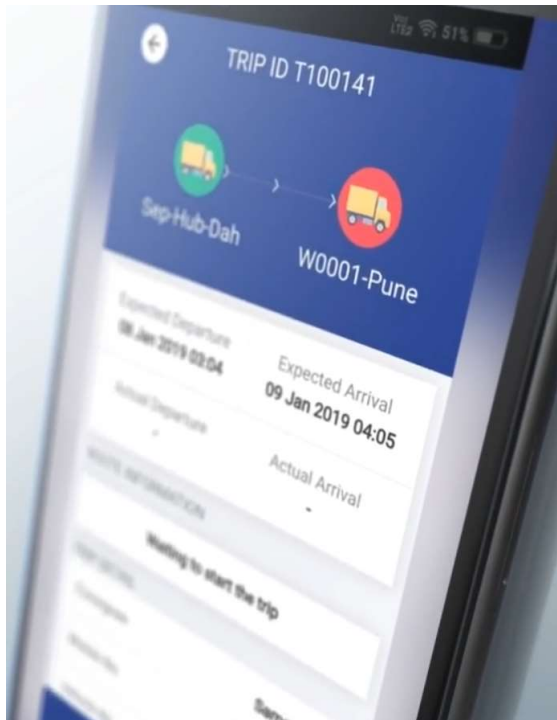

And pair goods to vehicles to get better visibility into the Supply Chain

Configurations

- ▶ **Manage Locations**
- ▶ **Set thresholds**
- ▶ **Configure alerts**

Customize the logistics module to suit
your organizational needs

Create and geo-tag warehouse locations

Set thresholds for each route

Get custom alerts and notifications in real-time

Starting a trip

- ▶ ERP Integration
- ▶ Trip scheduling
- ▶ Lock assignment

Initiate a trip via mobile app & web dashboard

Integrate with ERP for seamless data flow of product data and trip info

Tracking trips

- ▶ Vehicle location
- ▶ Route taken
- ▶ Key events

Track Goods and vehicles in real-time and know the route taken

Track events such as idle time, vehicle change, truck door opening, etc

The screenshot displays a dashboard with two summary cards at the top and a table of events below. The first card shows '0.43 hrs Idle Time' and the second shows '0.00 hrs Delay Time'. To the right, two more cards show '1 Authorized Open' and '2 Unauthorized Open'. The table below lists events with columns for Event, User, and Location.